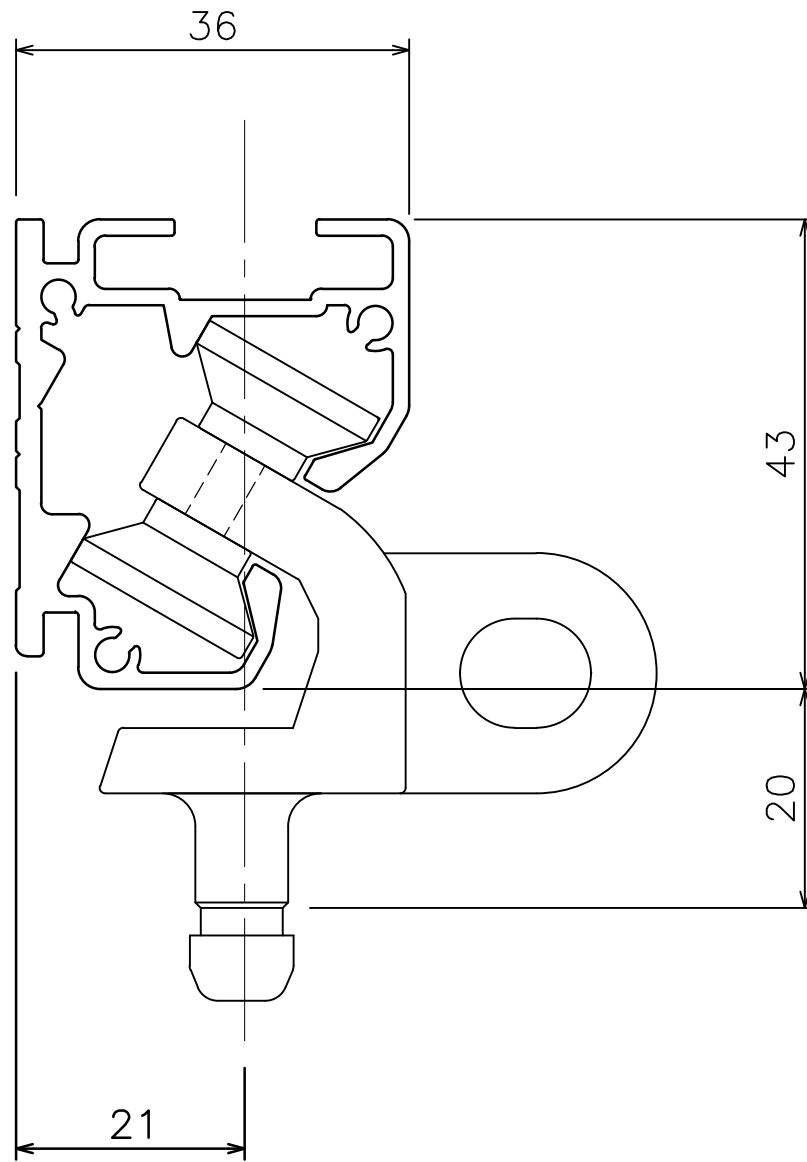

ADL roller (76L\*\*)

Runner assembly diagram